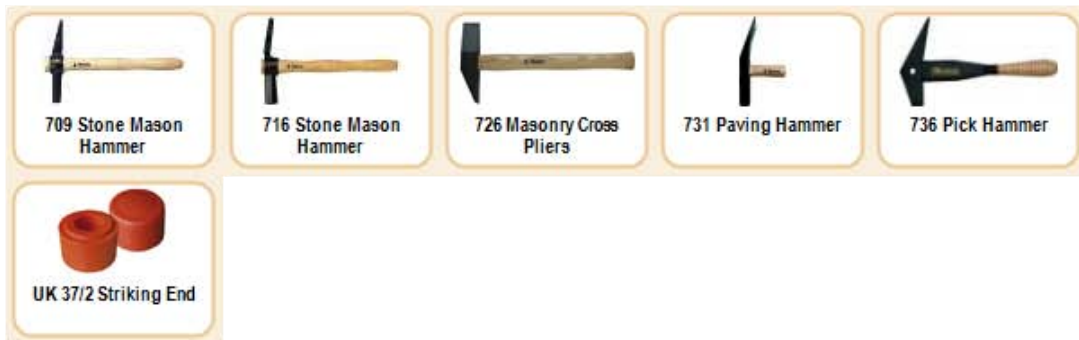

Handycraft Tools

Alico Export and Import
Pražská 677
294 71 Benátky nad Jizerou
CZECH REPUBLIC

alico@telecom.cz

Telephone +420 326 362 310
Fax +420 326 362 015

ALICO
EXPORT - IMPORT

Pliers

 1701 Saw Setting Pliers for straight blades	 1717 Saw Setting Pliers for round blades	 2300 Wire Stripping Pliers	 2305 Long Nose Pliers	 2306 Bent Nose Pliers
 2313 Face Cutting Nippers	 2324 Pliers for External Circlips	 2324 Pliers for External Circlips	 2325 Pliers for External Circlips	 2325 Pliers for External Circlips
 2326 Pliers for External Circlips	 2326 Pliers for External Circlips	 2327 Pliers for Internal Circlips	 2327 Pliers for Internal Circlips	 2328 Pliers for Internal Circlips
 2328 Pliers for Internal Circlips	 2329 Pliers for Internal Circlips	 2329 Pliers for Internal Circlips	 2469 Connector Climber	 2474 Leading Tong
 2474 Leading Punch	 260 Self-tightening Clamp	 270 Bolt Cutters	 270 Bolt Cutters	 270NN Spare Bolt cutting blades 270
 271 Bolt Cutters	 271NN Spare Bolt cutting blades 271	 293 Spring-assisted Face Pincers	 304 Carpenter's Pincers	 305 Multi-purpose Cutters
 306 Tile Cutting Pliers	 310 Face Cutting Nippers	 312 Spring-assisted Cutting Nippers	 319 Round Nose Pliers	 321 Flat Nose Pliers
 334 Extended Side Cutting Pliers for Ap...	 335 Side Cutting Pliers	 335 Side Cutting Pliers	 343 Short Nose Pliers	 345 Long Flat Nose Pliers

Wrenches

Hammers

Axes

Chisels

Other

Handles