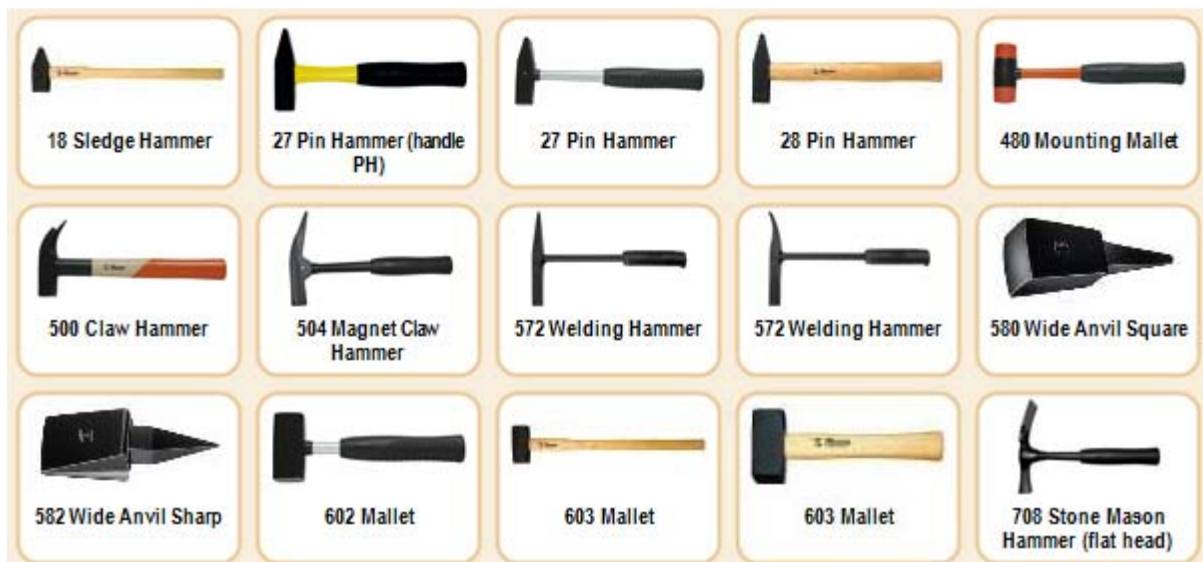

Handycraft Tools

Alico Export and Import
Pražská 677
294 71 Benátky nad Jizerou
CZECH REPUBLIC

alico@telecom.cz

Telephone +420 326 362 310
Fax +420 326 362 015

ALICO
EXPORT - IMPORT

Pliers

 1701 Saw Setting Pliers for straight blades	 1717 Saw Setting Pliers for round blades	 2300 Wire Stripping Pliers	 2305 Long Nose Pliers	 2306 Bent Nose Pliers
 2313 Face Cutting Nippers	 2324 Pliers for External Circlips	 2324 Pliers for External Circlips	 2325 Pliers for External Circlips	 2325 Pliers for External Circlips
 2326 Pliers for External Circlips	 2326 Pliers for External Circlips	 2327 Pliers for Internal Circlips	 2327 Pliers for Internal Circlips	 2328 Pliers for Internal Circlips
 2328 Pliers for Internal Circlips	 2329 Pliers for Internal Circlips	 2329 Pliers for Internal Circlips	 2469 Connector Climber	 2474 Leading Tong
 2474 Leading Punch	 260 Self-tightening Clamp	 270 Bolt Cutters	 270 Bolt Cutters	 270NN Spare Bolt cutting blades 270
 271 Bolt Cutters	 271NN Spare Bolt cutting blades 271	 293 Spring-assisted Face Pincers	 304 Carpenter's Pincers	 305 Multi-purpose Cutters
 306 Tile Cutting Pliers	 310 Face Cutting Nippers	 312 Spring-assisted Cutting Nippers	 319 Round Nose Pliers	 321 Flat Nose Pliers
 334 Extended Side Cutting Pliers for Ap...	 335 Side Cutting Pliers	 335 Side Cutting Pliers	 343 Short Nose Pliers	 345 Long Flat Nose Pliers

Wrenches

Hammers

Axes

Chisels

Other

Handles